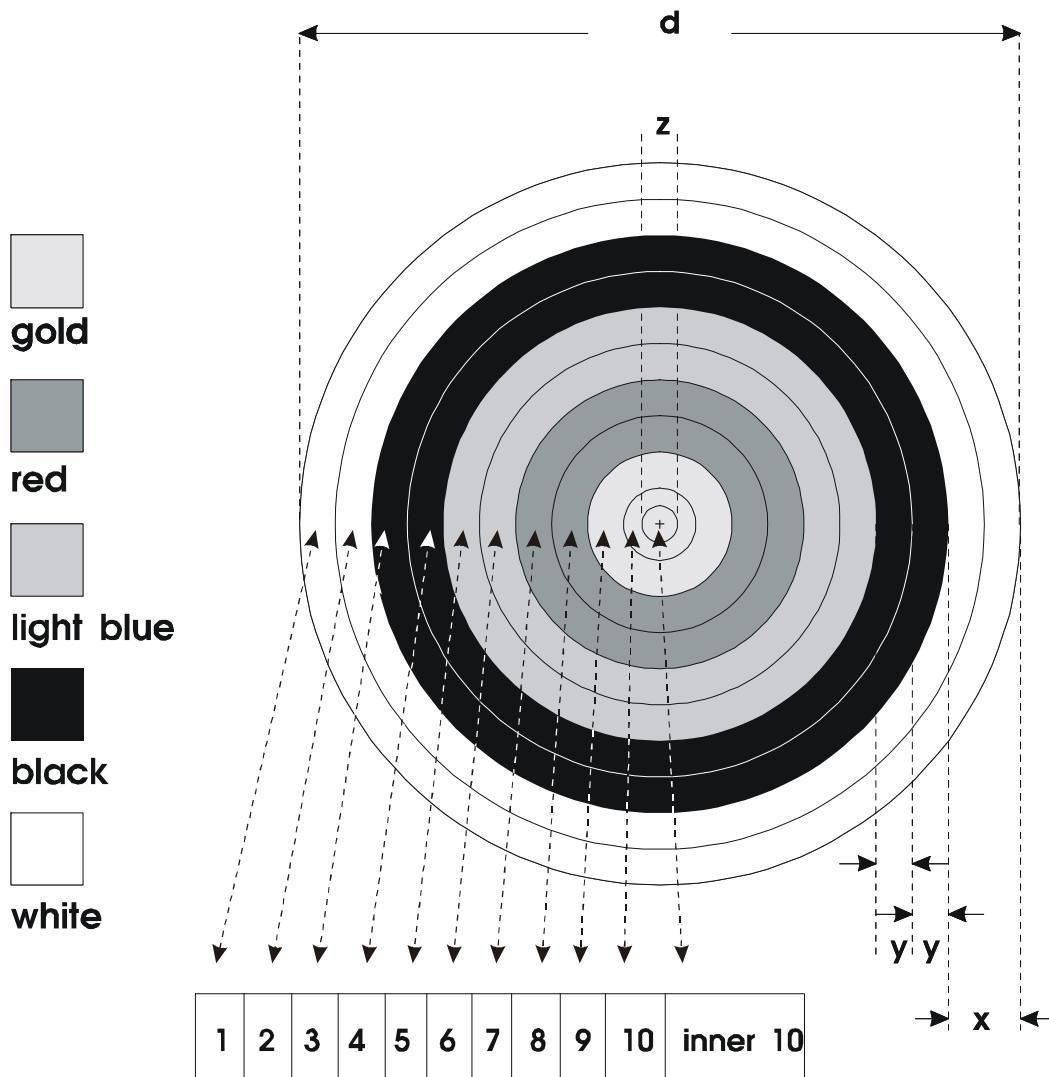

2. OUTDOOR TARGET FACE

d	x	y	z
diameter of face	color zone	scoring zone	diameter of inner 10
122 cm	12.2 cm	6.1 cm	6.1 cm
80 cm	8 cm	4 cm	4 cm