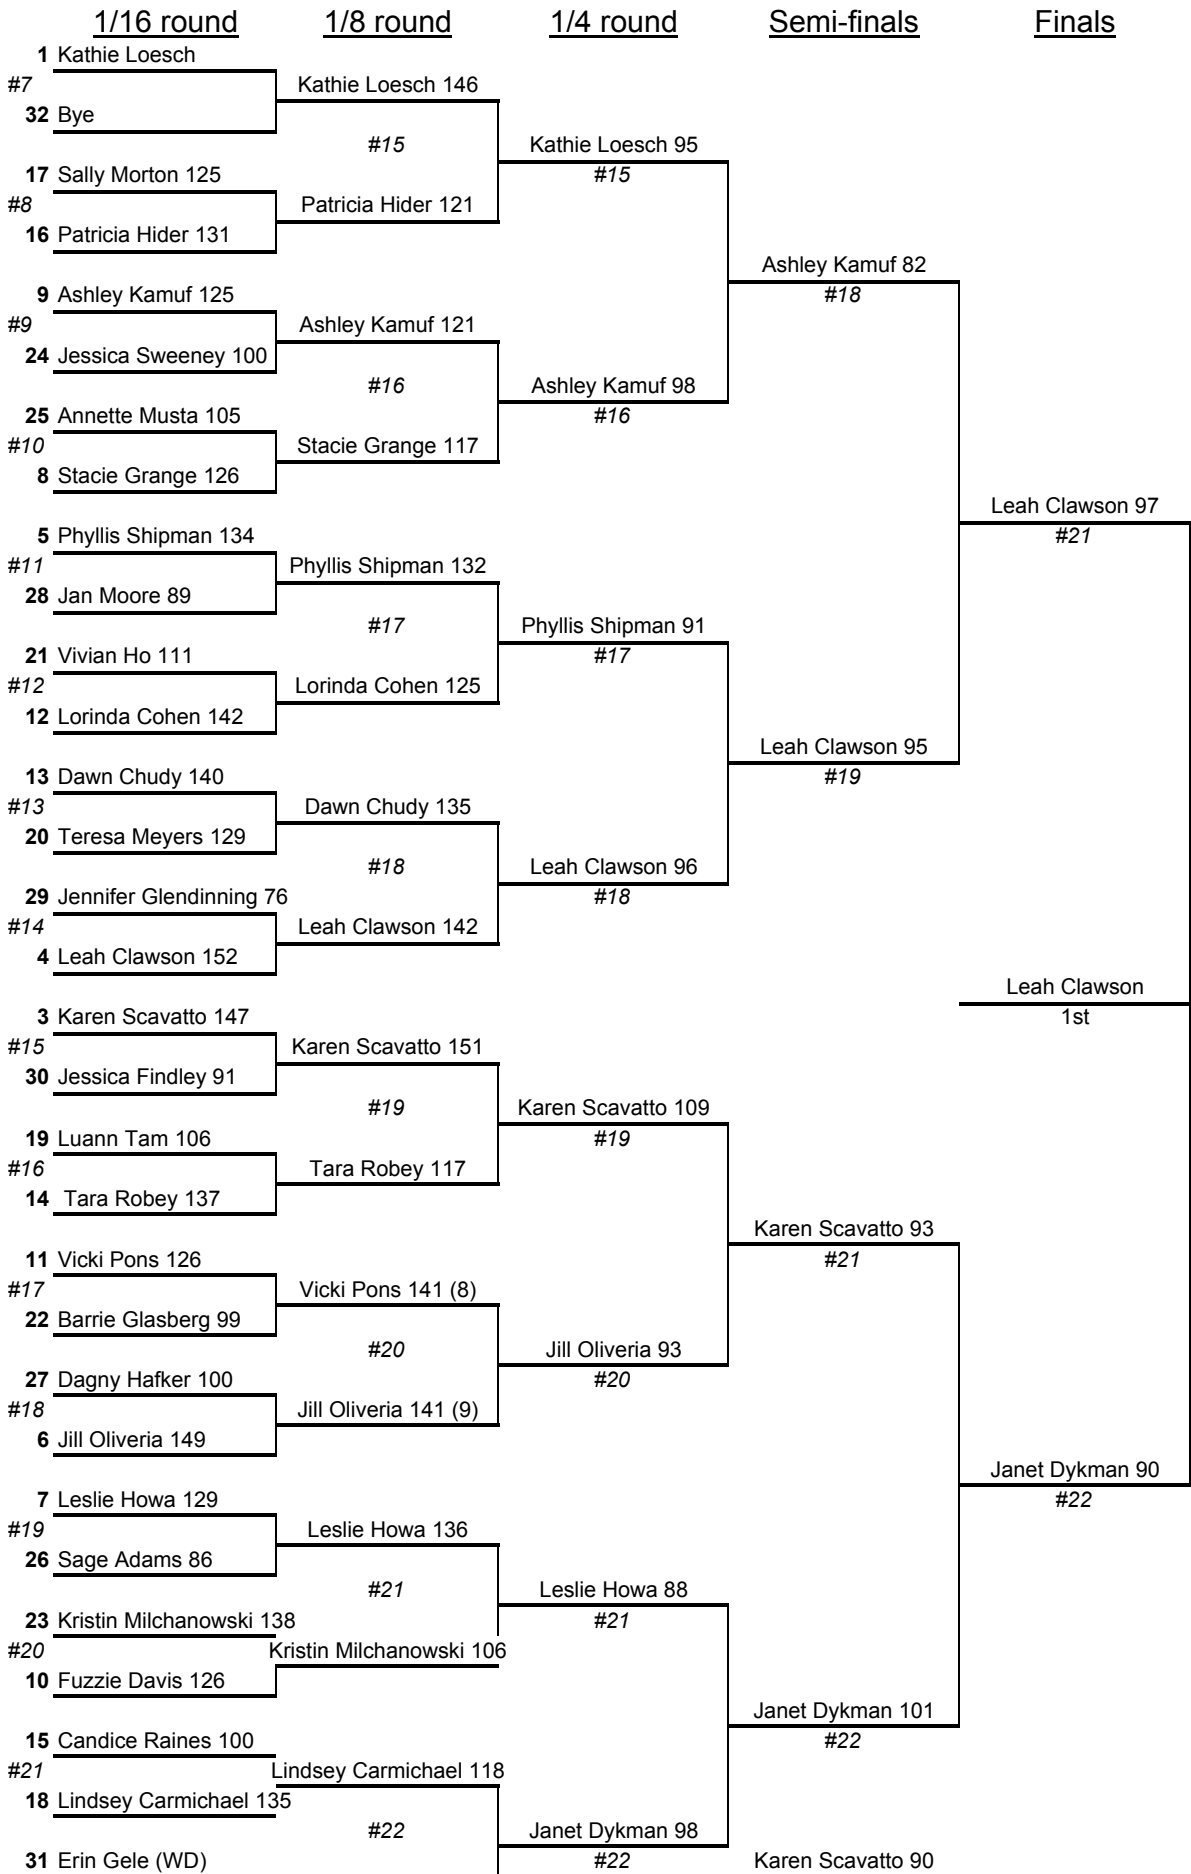

**Women's Recurve Elimination Bracket**

#22 Janet Dykman 136

#21  
Ashley Kamuf 88 Karen Scavatto  
3rd  
#22