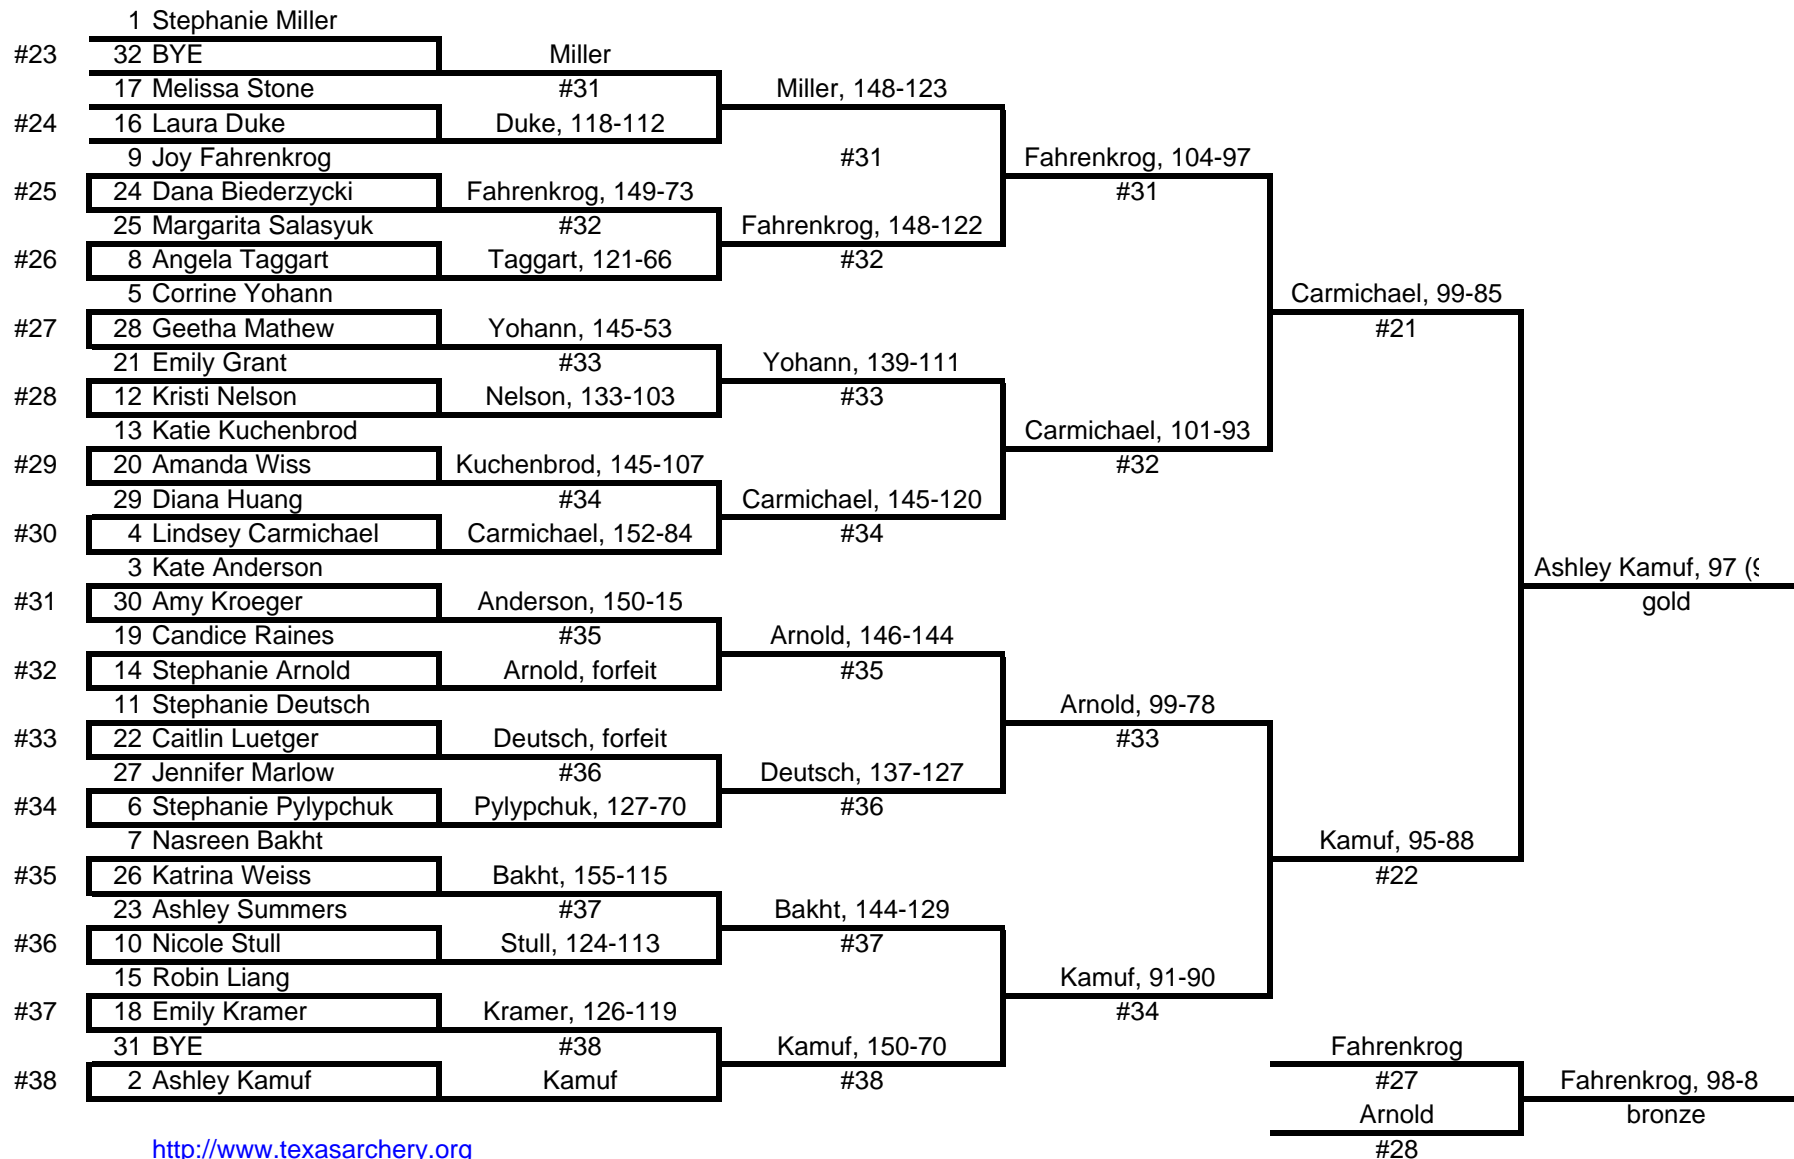

TEXAS SHOOTOUT: FEMALE RECURVE OR BRACKET

<http://www.texasarchery.org>